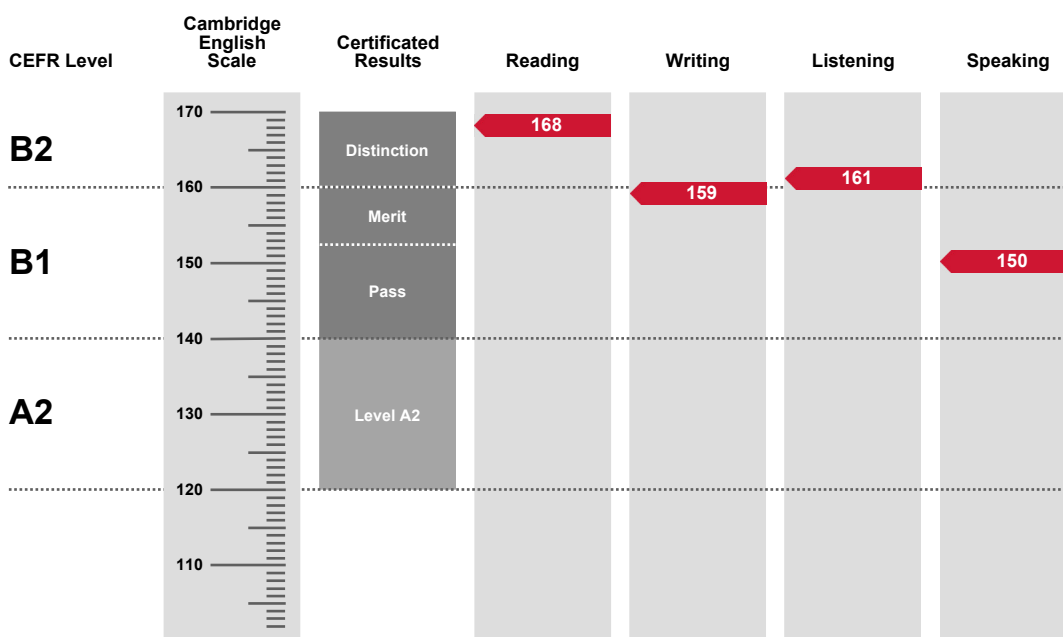

Result

Pass with Distinction

Overall Score

160

CEFR Level

B2

The Preliminary English Test (PET) is an examination targeted at Level B1 in the Council of Europe's Common European Framework of Reference.

Candidates achieving a Pass with Distinction (between 160 and 170 on the Cambridge English Scale) receive the Preliminary English Test certificate stating that they have demonstrated ability at Level B2. Candidates achieving Pass with Merit or Pass (between 140 and 159 on the Cambridge English Scale) receive the Preliminary English Test certificate at Level B1.

Candidates whose performance is below Level B1, but falls within Level A2 (between 120 and 139 on the Cambridge English Scale), receive a Cambridge English certificate stating that they have demonstrated ability at Level A2.